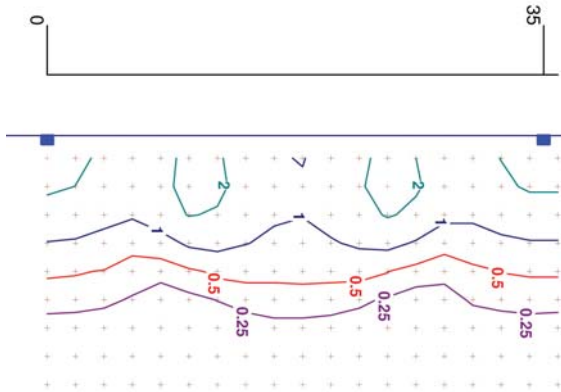

Photometrics

SND-14B-12L-S
10' mounting - 35' spacing
ITL Test # 14248