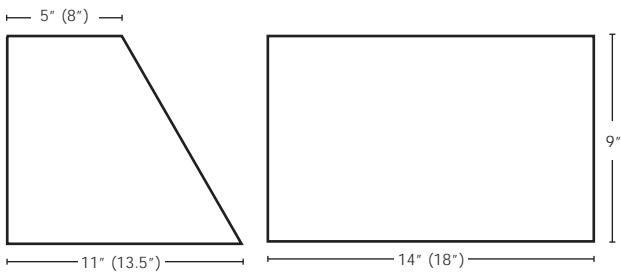

LISTINGS/ELECTRICAL

- ETL wet location listed for US and Canada
- Electronic LED driver
- Five year limited warranty
- -20°F starting
- 7W, 21W, 35W & 62W sizes

Patent Pending

Photometrics

SND-14B-12L-S
 10' mounting - 35' spacing
 ITL Test # 14248

SND-14B-20L-S
 10' mounting - 40' spacing
 ITL Test #14245

Dimensions - 14" & 18"

Stippled Lens Hides LED's

SNDR LED Heat Sink

SUNDOWNER LED Catalogue Numbers

SND	14	B	20L	S	1	
SND						Voltage 1 - 120V 2 - 277V 3 - 347V
Size 14 - 14" 18 - 18"						Tempered Lens S - Stippled glass G - Clear glass
Finish B - Dark bronze C - Custom RAL						LEDs 14 Inch 4L - 4 LEDs (7W) 12L - 12 LEDs (21W) 20L - 20 LEDs (35W) 18 Inch 40L - 40 LEDs (62W)