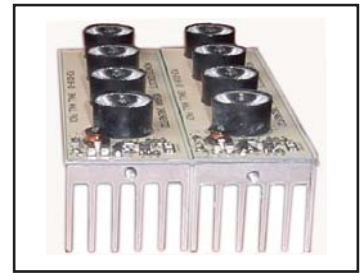

SNDR LED Heat Sink

SUNDOWNER LED Catalogue Numbers

SND	14	B	20L	S	1	
SND						Voltage 1 - 120V 2 - 277V 3 - 347V
Size 14 - 14" 18 - 18"						Tempered Lens S - Stippled glass G - Clear glass
Finish B - Dark bronze C - Custom RAL						LEDs 14 Inch 4L - 4 LEDs (7W) 12L - 12 LEDs (21W) 20L - 20 LEDs (35W) 18 Inch 40L - 40 LEDs (62W)