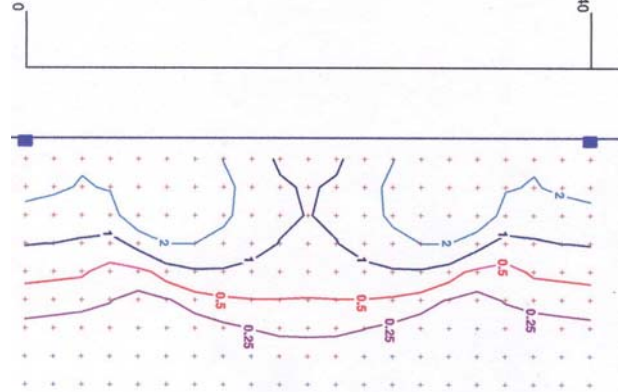

LISTINGS/ELECTRICAL

- ETL wet location listed for US and Canada
- Electronic LED driver
- Five year limited warranty
- -20°F starting
- 7W, 21W, 35W & 62W sizes

Patent Pending

Photometrics

SND-14B-12L-S
 10' mounting - 35' spacing
 ITL Test # 14248

SND-14B-20L-S
 10' mounting - 40' spacing
 ITL Test #14245

Dimensions - 14" & 18"

Stippled Lens Hides LED's

SNDR LED Heat Sink

SUNDOWNER LED Catalogue Numbers

SND	14	B	20L	S	1	
SND						Voltage 1 - 120V 2 - 277V 3 - 347V
Size 14 - 14" 18 - 18"						Tempered Lens S - Stippled glass G - Clear glass
Finish B - Dark bronze C - Custom RAL						LEDs 14 Inch 4L - 4 LEDs (7W) 12L - 12 LEDs (21W) 20L - 20 LEDs (35W) 18 Inch 40L - 40 LEDs (62W)