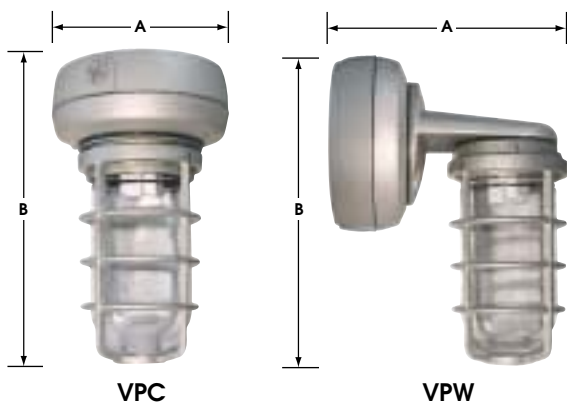

Dimensions

	VPC	VPW	VPC		VPW	
	13-26W CFL		HID	32-42W CFL		HID
A	6" 15.2 cm	7-7/8" 20 cm	7-1/2" 19 cm	6" 15.2 cm	10" 25.4 cm	8-1/2" 22 cm
B	9-3/4" 24.7 cm	10-3/8" 26 cm	13-1/4" 33.6 cm	12" 30.5 cm	13-1/4" 33.6 cm	12-1/2" 32 cm