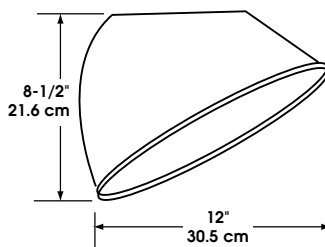

Angle Reflector