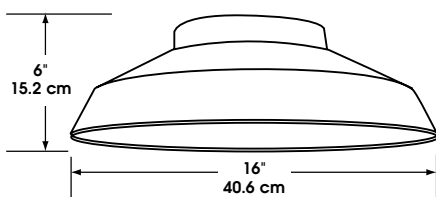

## Dimensions

	VPC	VPW	VPC		VPW	
	13-26W CFL		HID	32-42W CFL		HID
A	6" 15.2 cm	7-7/8" 20 cm	7-1/2" 19 cm	6" 15.2 cm	10" 25.4 cm	8-1/2" 22 cm
B	9-3/4" 24.7 cm	10-3/8" 26 cm	13-1/4" 33.6 cm	12" 30.5 cm	13-1/4" 33.6 cm	12-1/2" 32 cm