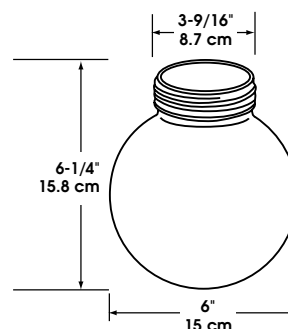

White Globe
(13-26 CFL only)

Ordering Data (includes lamp)

VPW - 32T

SERIES
VPW - Wall Mount
VPC - Ceiling Mount

LAMP/BALLAST
13Q - 13w CFL 120/277V
26Q - 26w CFL 120/277V
32T - 32w CFL 120/277V
42T - 42w CFL 120/277V
50P - 50w PS MH 120/277V
70PN - 70w PS MH 120 NPF
70P - 70w PS MH Quad Tap
35HN - 35w HPS 120 NPF
50HN - 50w HPS 120 NPF
50H - 50w HPS 120/277V
70HN - 70w HPS 120 NPF
70H - 70w HPS Quad Tap

NOTE:
Standard fixture has natural finish and includes prismatic,
heat resistant glass globe, cast guard and lamp.

Options

S - Silver Grey Finish
W - White Finish
B - Black Finish
"3/4" - 3/4" Hub
COLORED GLOBES (fluorescent only)
GLASS
GLO - Opal
GLR - Ruby
GLB - Blue
GLG - Green
GLA - Amber
GLBO - White Globe
POLYCARBONATE
PCO - Opal
PCR - Ruby
PCB - Blue
PCG - Green
PCA - Amber
PBO - White Globe

Accessories

DOME REFLECTORS
VP100ST - 13-26 CFL
VP200ST - all others
ANGLE REFLECTORS
VP100A - 13-26 CFL
VP200A - all others